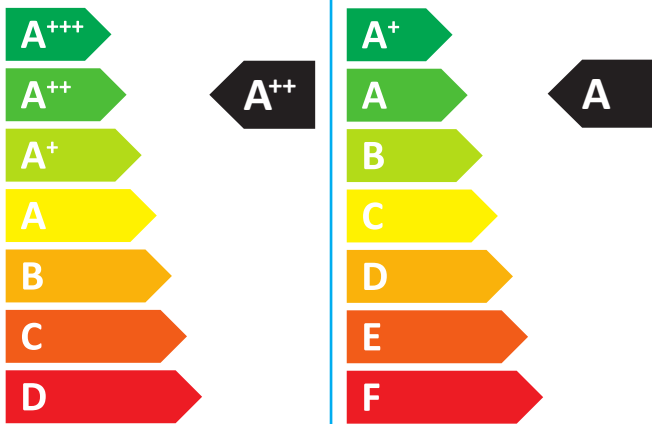

ENERG

енергия · ενεργεια

Buderus

WPL11AR-T190 Comfort
7738501564

26 dB

53 dB

- 9 kW
- 9 kW
- 11 kW

ENERG
енергия · ενέργεια

Buderus

7738501564

WPL11AR-T190 Comfort

Energy label components: boiler icon, radiator icon, tap icon, and energy class labels A++ and A.

Energy label components: solar panel icon, water tank icon, control panel icon, and boiler icon, each with a plus sign and a checkbox.